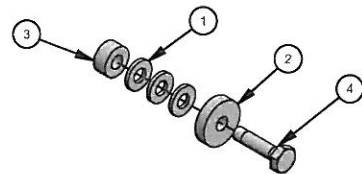

ALUMINUM WINCH 3000

WINCH MODEL NUMBERS:
 VERTICAL - LP3000VWM
 CANTILEVER - LP3000CWM

Parts List			
ITEM	QTY	PART NUMBER	DESCRIPTION
1	1	G&GSM1024	DRIVE SPROCKET 40B12 ALUM WINCH
2	1	-	CHAIN LOWER #40-54 RIVETED ENDLESS CHAIN
3	1	APALW3ISA	IDLER SPROCKET ASSEMBLY ALUM WINCH
4	1	G&GSM1020	CABLE HUB ASSEMBLY ALUM WINCH
5	1	-	CHAIN UPPER #40-38 RIVETED ENDLESS CHAIN
6	2	APALW3BSH	BUSHING OILITE (B-1012-6)
7	1	APALW3SRD	SHROUD ALUM WINCH
8	1	APALW3COV	TOP COVER ALUM WINCH
9	2	APALW3PLT	PLATE ALUM WINCH
11	1	APALW3RTP	RIGHT SIDE ALUM WINCH
12	2	APALW3RPL	ROLLER PLATE ALUM WINCH
13	1	MGCBLGRBB	BOLT BAG CABLE GUIDE ROLLER ALUM WINCH
14	1	SMWHEEKIT	WHEEL KIT ALUM WINCH
15	1	APALW3USA	UPPER SHAFT ASSEMBLY ALUM WINCH
16	1	APALW3CSH	CENTER SHAFT ALUM WINCH
17	1	APALW3CSP	CENTER SPACER ALUM WINCH
18	1	APALW3LWS	LOWER SHAFT ALUM WINCH
19	2	APALW3LSP	LOWER SPACER ALUM WINCH
20	2	SM0711501	CAST FLANGE BEARING SBLF 204 12 N ALUM WINCH
21	4	WP0710073	FLANGETTE ALUM WINCH
22	2	WP0710074	BUSHING NYLON 7/8 ID X 5/8
23	1	G&GSM1006	RATCHET GEAR ALUM WINCH
24	1	"SEE NOTE"	"SEE NOTE @ RIGHT"
25	1	SM0700041	BRAKE PAD LARGE 3-5/16 OD ALUM WINCH
26	1	APALW3BSP	BRAKE SPACER ALUM WINCH
27	1	APALW3RPW	RATCHET PAWL ALUM WINCH
28	1	UHMWCT138	CHAIN TIGHTENER UHMW ALUM WINCH
29	3	S1024012B	SCREW SELF-TAP 10 - 32 X 5/8
30	19	B380RGNUT	NUT 3/8 BRASS
31	4	M38JAMNUT	NUT JAM 3/8
32	4	B58JAMNUT	NUT JAM 5/8 BRASS
33	3	M380CLNUT	NUT CENTER LOCK 3/8 ZINC
34	12	MS380034B	BOLT 3/8 X .75
35	4	MS380100B	BOLT 3/8 X 1
36	4	MS380114B	BOLT 3/8 X 1.25 SS
37	1	MS380200B	BOLT 3/8 X 2 SS
38	1	MS380212B	BOLT 3/8 X 2.5 SS
39	3	SM0000001	PIN ROLL 1/4 DIA X 1.375
40	3	M380WASHR	WASHER FLAT 3/8 ZINC
41	4	M580WASHR	WASHER FLAT 5/8
43	1	APALW3LPL	Alum Winch 3000 Left Side

WHEEL KIT ALUM WINCH PARTS LIST			
ITEM	QTY	PART NUMBER	DESCRIPTION
1	3	S516WASHR	Washer Flat 5-16 SS
2	1	BDWASHR	WASHER FLAT ALUM 1 1250D X .34ID
4	1	SN516100B	BOLT NYLOC 5/16 - 18 X 1 SS
3	1	WKITSPACR	SPACER WHEEL KIT ALUM WINCH