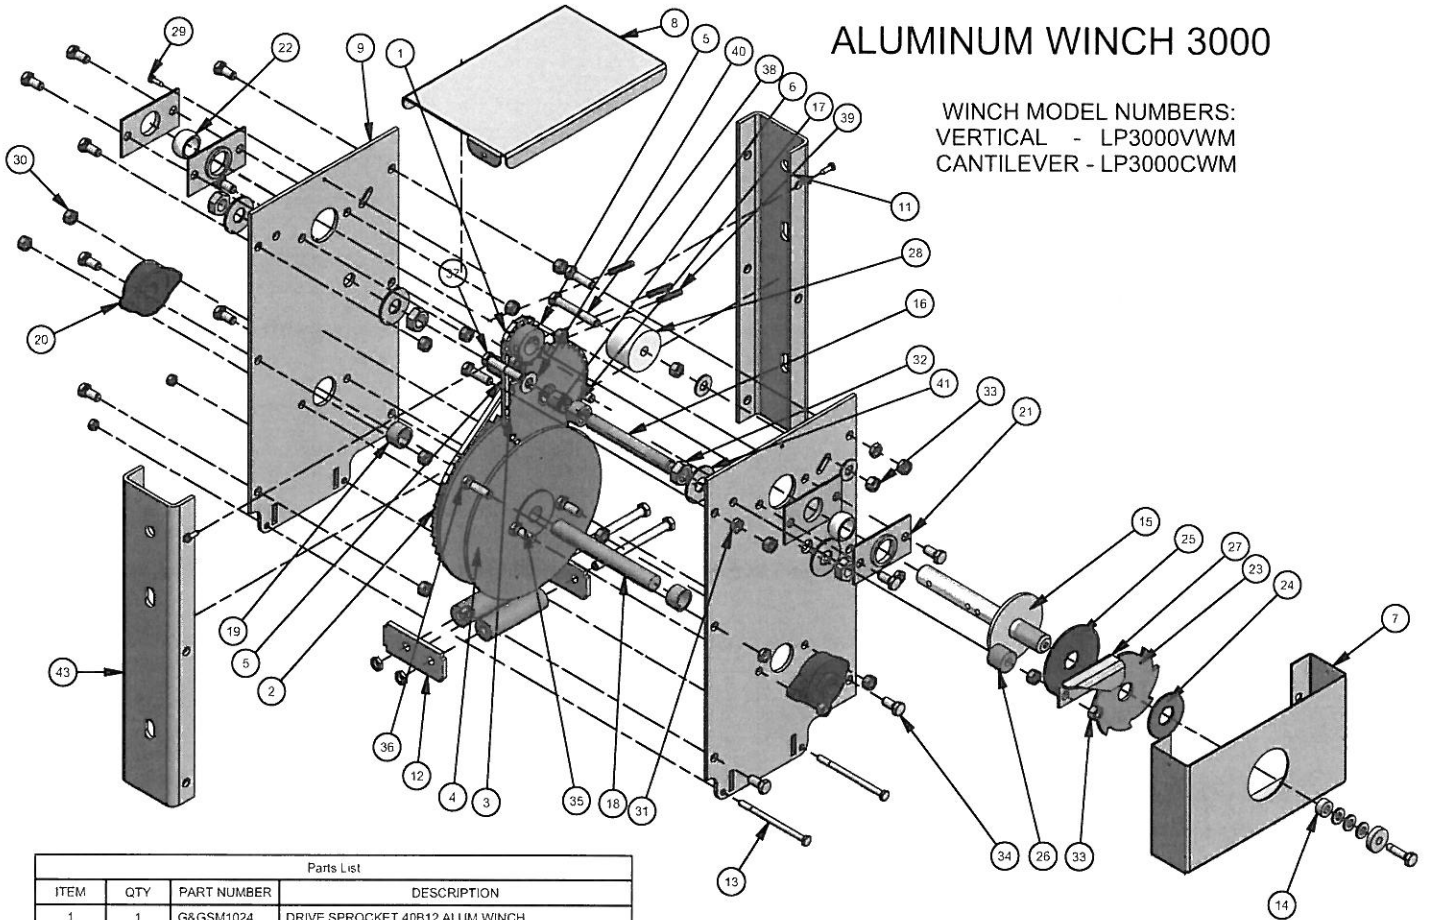

ALUMINUM WINCH 3000

WINCH MODEL NUMBERS:
 VERTICAL - LP3000VWM
 CANTILEVER - LP3000CWM

Parts List			
ITEM	QTY	PART NUMBER	DESCRIPTION
1	1	G&GSM1024	DRIVE SPROCKET 40B12 ALUM WINCH
2	1	-	CHAIN LOWER #40-54 RIVETED ENDLESS CHAIN
3	1	APALW3ISA	IDLER SPROCKET ASSEMBLY ALUM WINCH
4	1	G&GSM1020	CABLE HUB ASSEMBLY ALUM WINCH
5	1	-	CHAIN UPPER #40-38 RIVETED ENDLESS CHAIN
6	2	APALW3BSH	BUSHING OILITE (B-1012-6)
7	1	APALW3SRD	SHROUD ALUM WINCH
8	1	APALW3COV	TOP COVER ALUM WINCH
9	2	APALW3PLT	PLATE ALUM WINCH
11	1	APALW3RTP	RIGHT SIDE ALUM WINCH
12	2	APALW3RPL	ROLLER PLATE ALUM WINCH
13	1	MGCBLGRBB	BOLT BAG CABLE GUIDE ROLLER ALUM WINCH
14	1	SMWHEEKIT	WHEEL KIT ALUM WINCH
15	1	APALW3USA	UPPER SHAFT ASSEMBLY ALUM WINCH
16	1	APALW3CSH	CENTER SHAFT ALUM WINCH
17	1	APALW3CSP	CENTER SPACER ALUM WINCH
18	1	APALW3LWS	LOWER SHAFT ALUM WINCH
19	2	APALW3LSP	LOWER SPACER ALUM WINCH
20	2	SM0711501	CAST FLANGE BEARING SBLF 204 12 N ALUM WINCH
21	4	WP0710073	FLANGETTE ALUM WINCH
22	2	WP0710074	BUSHING NYLON 7/8 ID X 5/8
23	1	G&GSM1006	RATCHET GEAR ALUM WINCH
24	1	"SEE NOTE"	"SEE NOTE @ RIGHT"
25	1	SM0700041	BRAKE PAD LARGE 3-5/16 OD ALUM WINCH
26	1	APALW3BSP	BRAKE SPACER ALUM WINCH
27	1	APALW3RPW	RATCHET PAWL ALUM WINCH
28	1	UHMWCT138	CHAIN TIGHTENER UHMW ALUM WINCH
29	3	S1024012B	SCREW SELF-TAP 10 - 32 X 5/8
30	19	B380RGNUT	NUT 3/8 BRASS
31	4	M38JAMNUT	NUT JAM 3/8
32	4	B58JAMNUT	NUT JAM 5/8 BRASS
33	3	M380CLNUT	NUT CENTER LOCK 3/8 ZINC
34	12	MS380034B	BOLT 3/8 X .75
35	4	MS380100B	BOLT 3/8 X 1
36	4	MS380114B	BOLT 3/8 X 1.25 SS
37	1	MS380200B	BOLT 3/8 X 2 SS
38	1	MS380212B	BOLT 3/8 X 2.5 SS
39	3	SM0000001	PIN ROLL 1/4 DIA X 1.375
40	3	M380WASHR	WASHER FLAT 3/8 ZINC
41	4	M580WASHR	WASHER FLAT 5/8
43	1	APALW3LPL	Alum Winch 3000 Left Side

WHEEL KIT ALUM WINCH PARTS LIST			
ITEM	QTY	PART NUMBER	DESCRIPTION
1	3	S516WASHR	Washer Flat 5-16 SS
2	1	BDWASHR	WASHER FLAT ALUM 1 1250D X .34ID
4	1	SN516100B	BOLT NYLOC 5/16 - 18 X 1 SS
3	1	WKITSPACR	SPACER WHEEL KIT ALUM WINCH