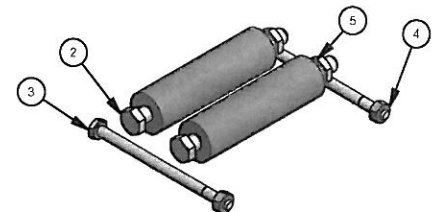

ALUMINUM WINCH 3000

WINCH MODEL NUMBERS:
 VERTICAL - LP3000VWM
 CANTILEVER - LP3000CWM

Parts List			
ITEM	QTY	PART NUMBER	DESCRIPTION
1	1	G&GSM1024	DRIVE SPROCKET 40B12 ALUM WINCH
2	1	-	CHAIN LOWER #40-54 RIVETED ENDLESS CHAIN
3	1	APALW3ISA	IDLER SPROCKET ASSEMBLY ALUM WINCH
4	1	G&GSM1020	CABLE HUB ASSEMBLY ALUM WINCH
5	1	-	CHAIN UPPER #40-38 RIVETED ENDLESS CHAIN
6	2	APALW3BSH	BUSHING OILITE (B-1012-6)
7	1	APALW3SRD	SHROUD ALUM WINCH
8	1	APALW3COV	TOP COVER ALUM WINCH
9	2	APALW3PLT	PLATE ALUM WINCH
11	1	APALW3RTP	RIGHT SIDE ALUM WINCH
12	2	APALW3RPL	ROLLER PLATE ALUM WINCH
13	1	MGCBLGRBB	BOLT BAG CABLE GUIDE ROLLER ALUM WINCH
14	1	SMWHEEKIT	WHEEL KIT ALUM WINCH
15	1	APALW3USA	UPPER SHAFT ASSEMBLY ALUM WINCH
16	1	APALW3CSH	CENTER SHAFT ALUM WINCH
17	1	APALW3CSP	CENTER SPACER ALUM WINCH
18	1	APALW3LWS	LOWER SHAFT ALUM WINCH
19	2	APALW3LSP	LOWER SPACER ALUM WINCH
20	2	SM0711501	CAST FLANGE BEARING SBLF 204 12 N ALUM WINCH
21	4	WP0710073	FLANGETTE ALUM WINCH
22	2	WP0710074	BUSHING NYLON 7/8 ID X 5/8
23	1	G&GSM1006	RATCHET GEAR ALUM WINCH
24	1	"SEE NOTE"	"SEE NOTE @ RIGHT"
25	1	SM0700041	BRAKE PAD LARGE 3-5/16 OD ALUM WINCH
26	1	APALW3BSP	BRAKE SPACER ALUM WINCH
27	1	APALW3RPW	RATCHET PAWL ALUM WINCH
28	1	UHMWCT138	CHAIN TIGHTENER UHMW ALUM WINCH
29	3	S1024012B	SCREW SELF-TAP 10 - 32 X 5/8
30	19	B380RGNUT	NUT 3/8 BRASS
31	4	M38JAMNUT	NUT JAM 3/8
32	4	B58JAMNUT	NUT JAM 5/8 BRASS
33	3	M380CLNUT	NUT CENTER LOCK 3/8 ZINC
34	12	MS380034B	BOLT 3/8 X .75
35	4	MS380100B	BOLT 3/8 X 1
36	4	MS380114B	BOLT 3/8 X 1.25 SS
37	1	MS380200B	BOLT 3/8 X 2 SS
38	1	MS380212B	BOLT 3/8 X 2.5 SS
39	3	SM0000001	PIN ROLL 1/4 DIA X 1.375
40	3	M380WASHR	WASHER FLAT 3/8 ZINC
41	4	M580WASHR	WASHER FLAT 5/8
43	1	APALW3LPL	Alum Winch 3000 Left Side

WHEEL KIT ALUM WINCH PARTS LIST			
ITEM	QTY	PART NUMBER	DESCRIPTION
1	3	S516WASHR	Washer Flat 5-16 SS
2	1	BDWASHR	WASHER FLAT ALUM 1 1250D X .34ID
4	1	SN516100B	BOLT NYLOC 5/16 - 18 X 1 SS
3	1	WKITSPACR	SPACER WHEEL KIT ALUM WINCH